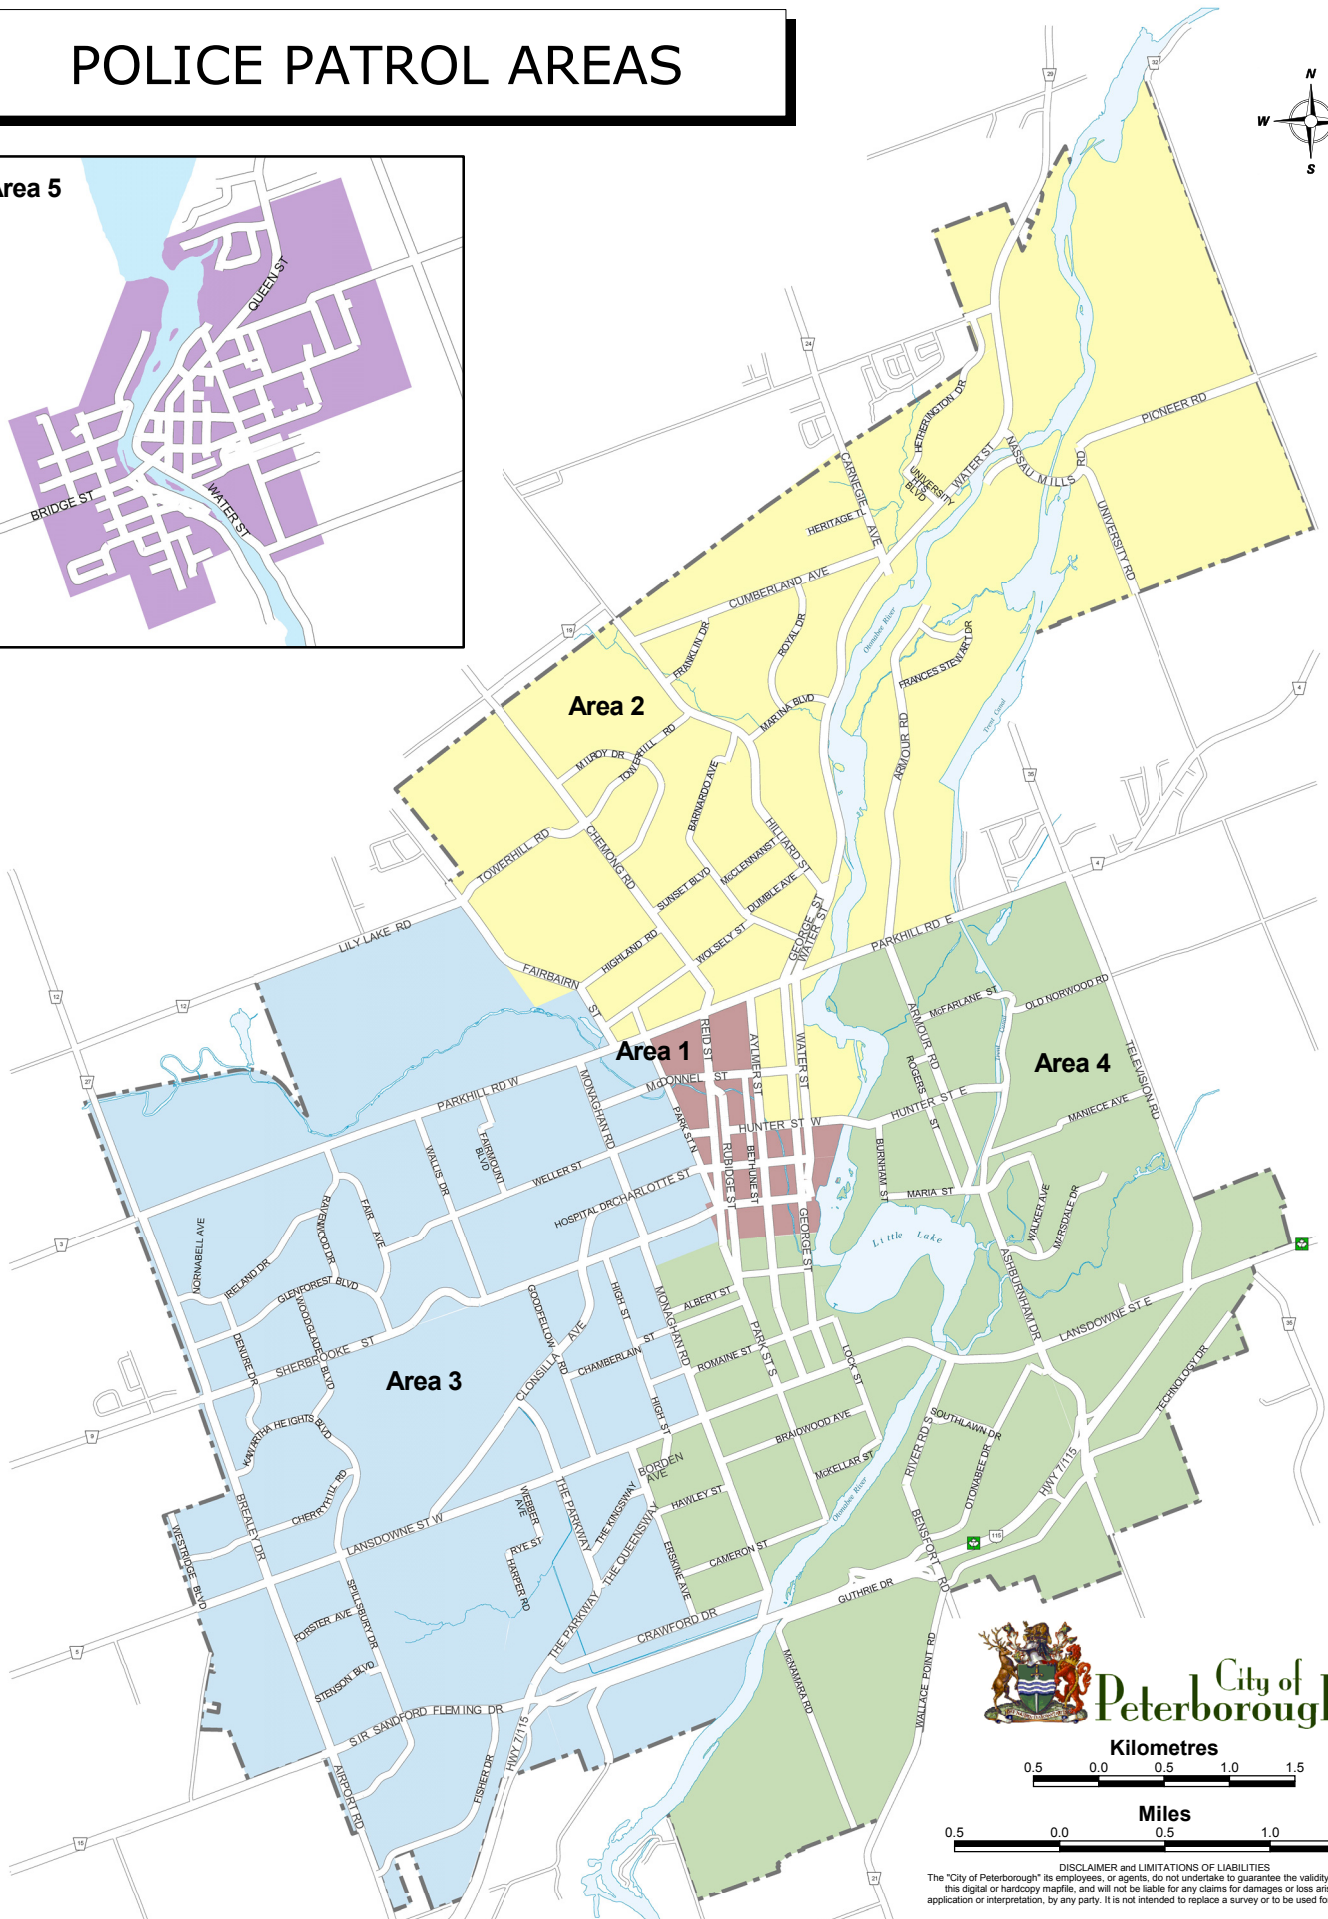

POLICE PATROL AREAS

City of Peterborough

Kilometres

0.5 0.0 0.5 1.0 1.5

Miles

0.5 0.0 0.5 1.0 1.5